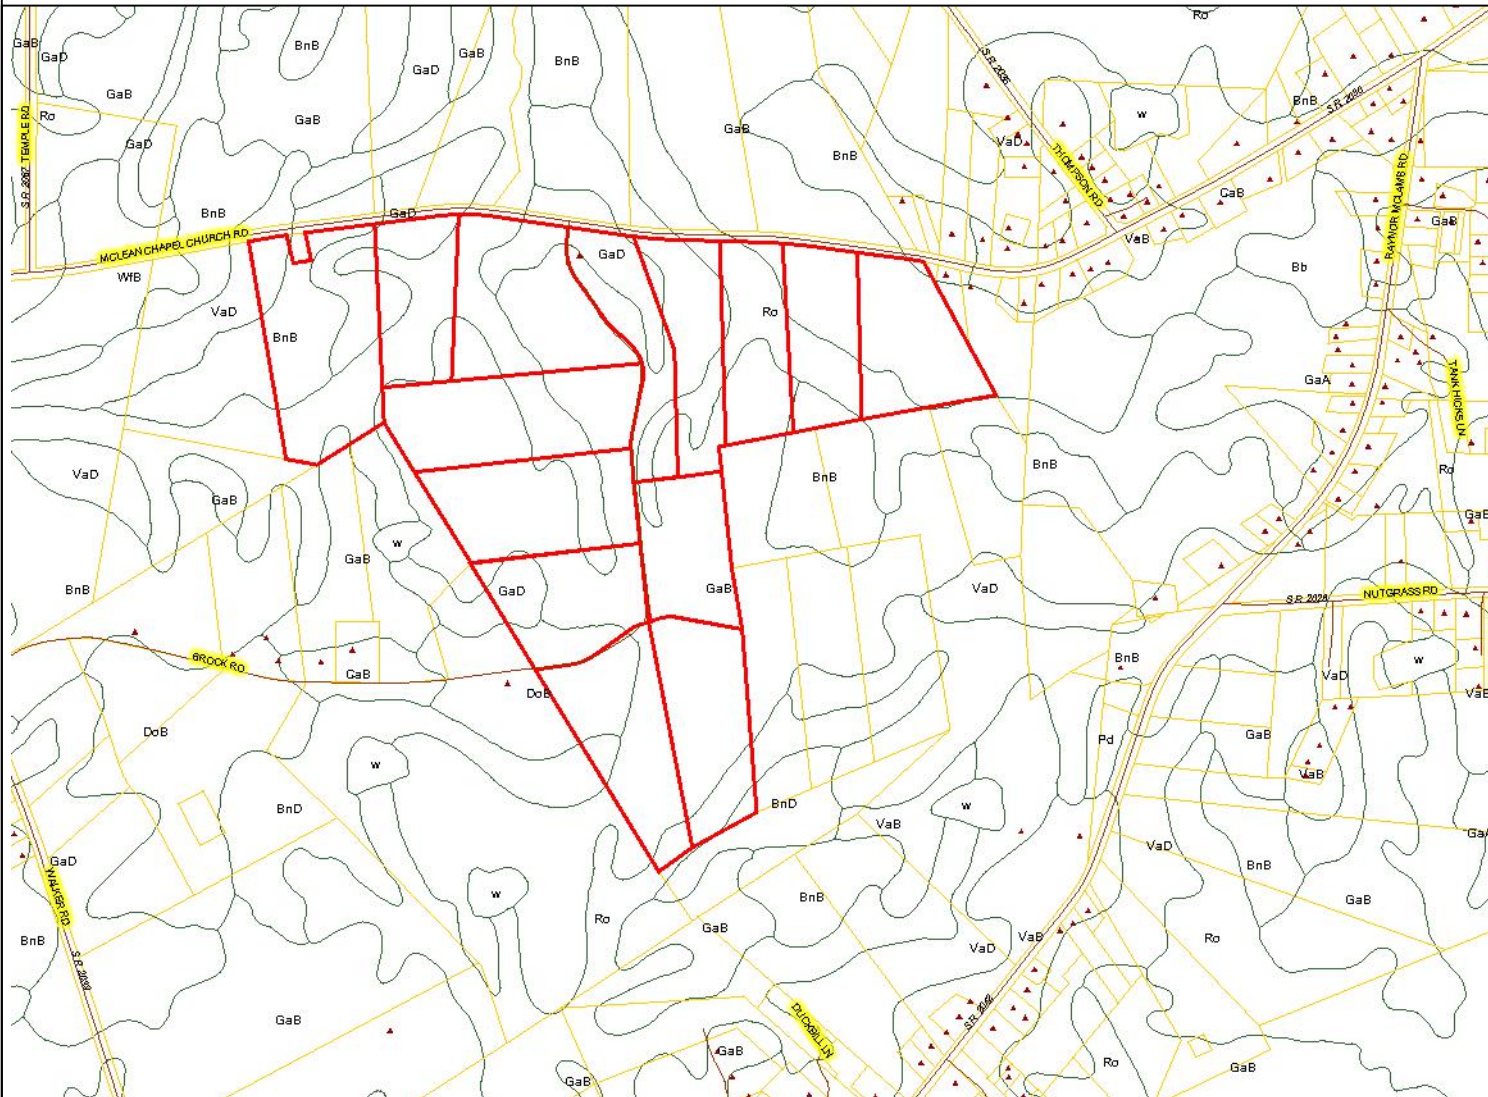

HARNETT COUNTY, NORTH CAROLINA GIS/LAND RECORDS

- AddressPoints
- cfriv
- roads
- Centerline
- Parcels
- FEMA Flood Zones 2005**
- AE
- AEFW
- SHADED X
- Soils

Harnett County GIS
 305 W Cornelius Harnett Blvd, Suite 100
 Lillington, NC 27546
 Phone: 910-893-7523 WWW.HARNETT.ORG

Any use of this map shall be at the sole risk of the user of this map. Although, all effort has been taken to insure accuracy in the data presented, Harnett County makes no warranty, expressed or implied, as to the accuracy of this information represented herein. Any user of this product shall hold harmless Harnett County, its elected officials, employees and agents from and against any claim, damage, loss, action, cause of action, or liability arising from the use of this GIS product.